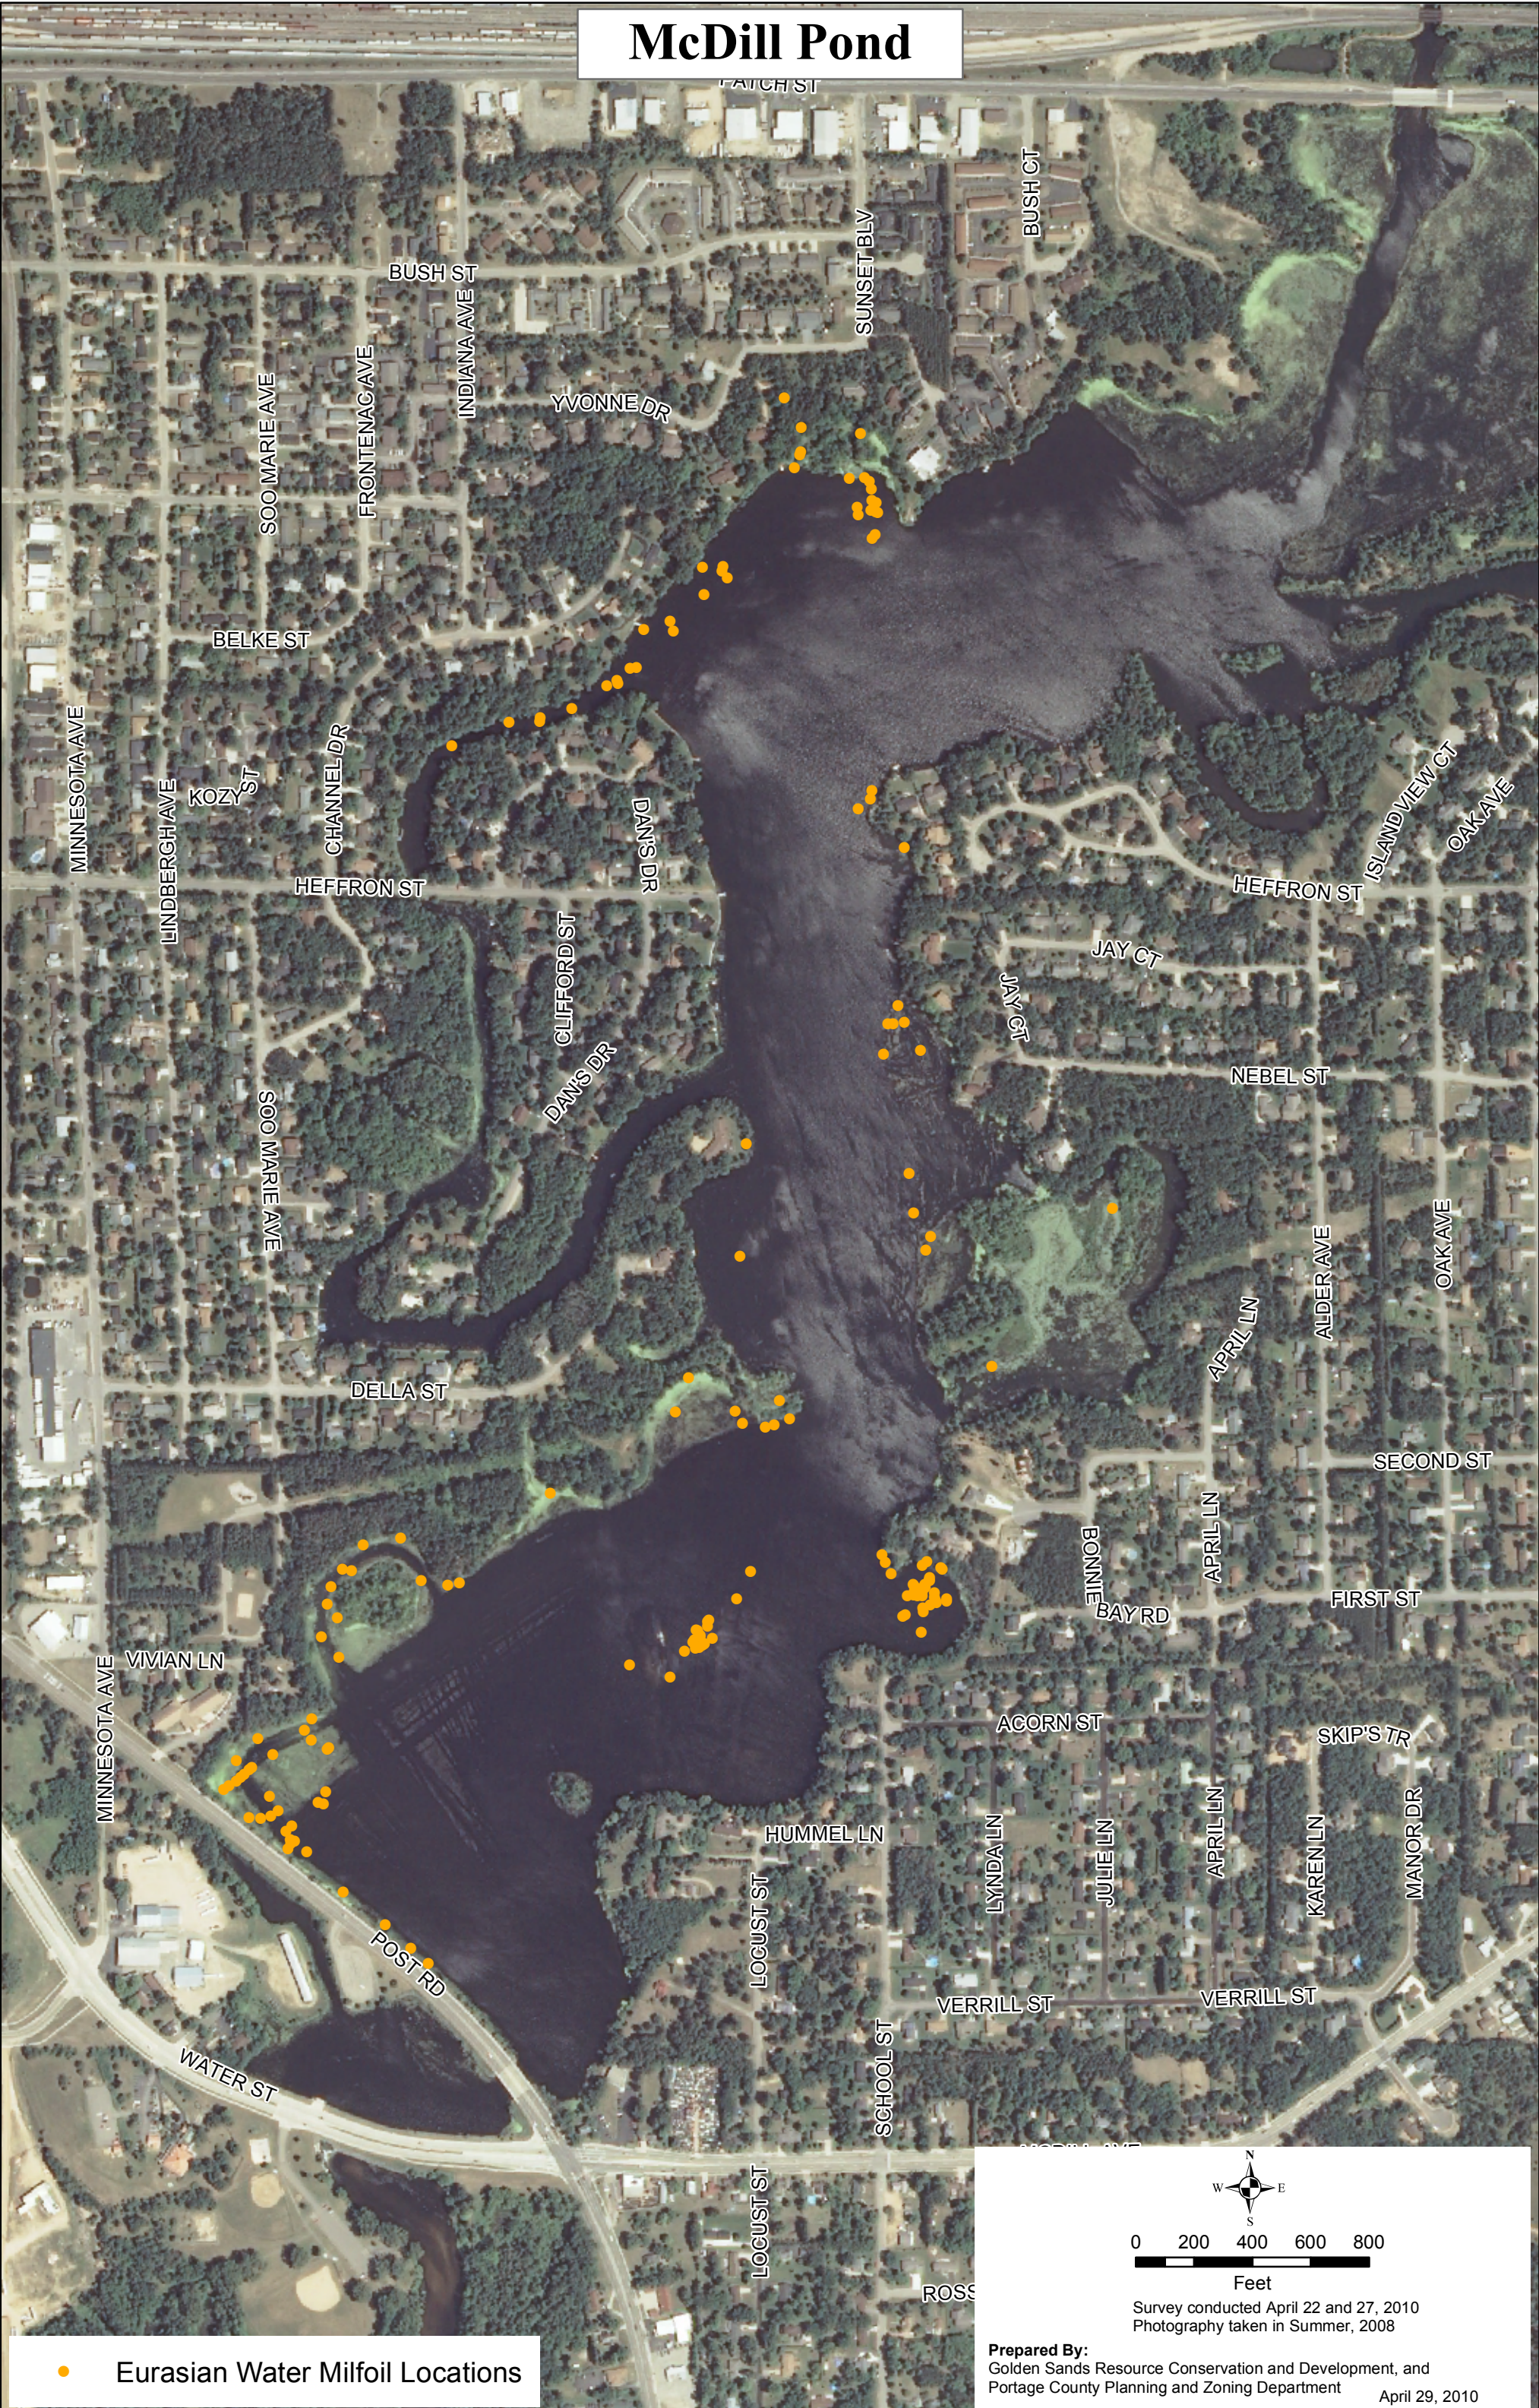

McDill Pond

● Eurasian Water Milfoil Locations

Survey conducted April 22 and 27, 2010
Photography taken in Summer, 2008

Prepared By:
Golden Sands Resource Conservation and Development, and
Portage County Planning and Zoning Department
April 29, 2010