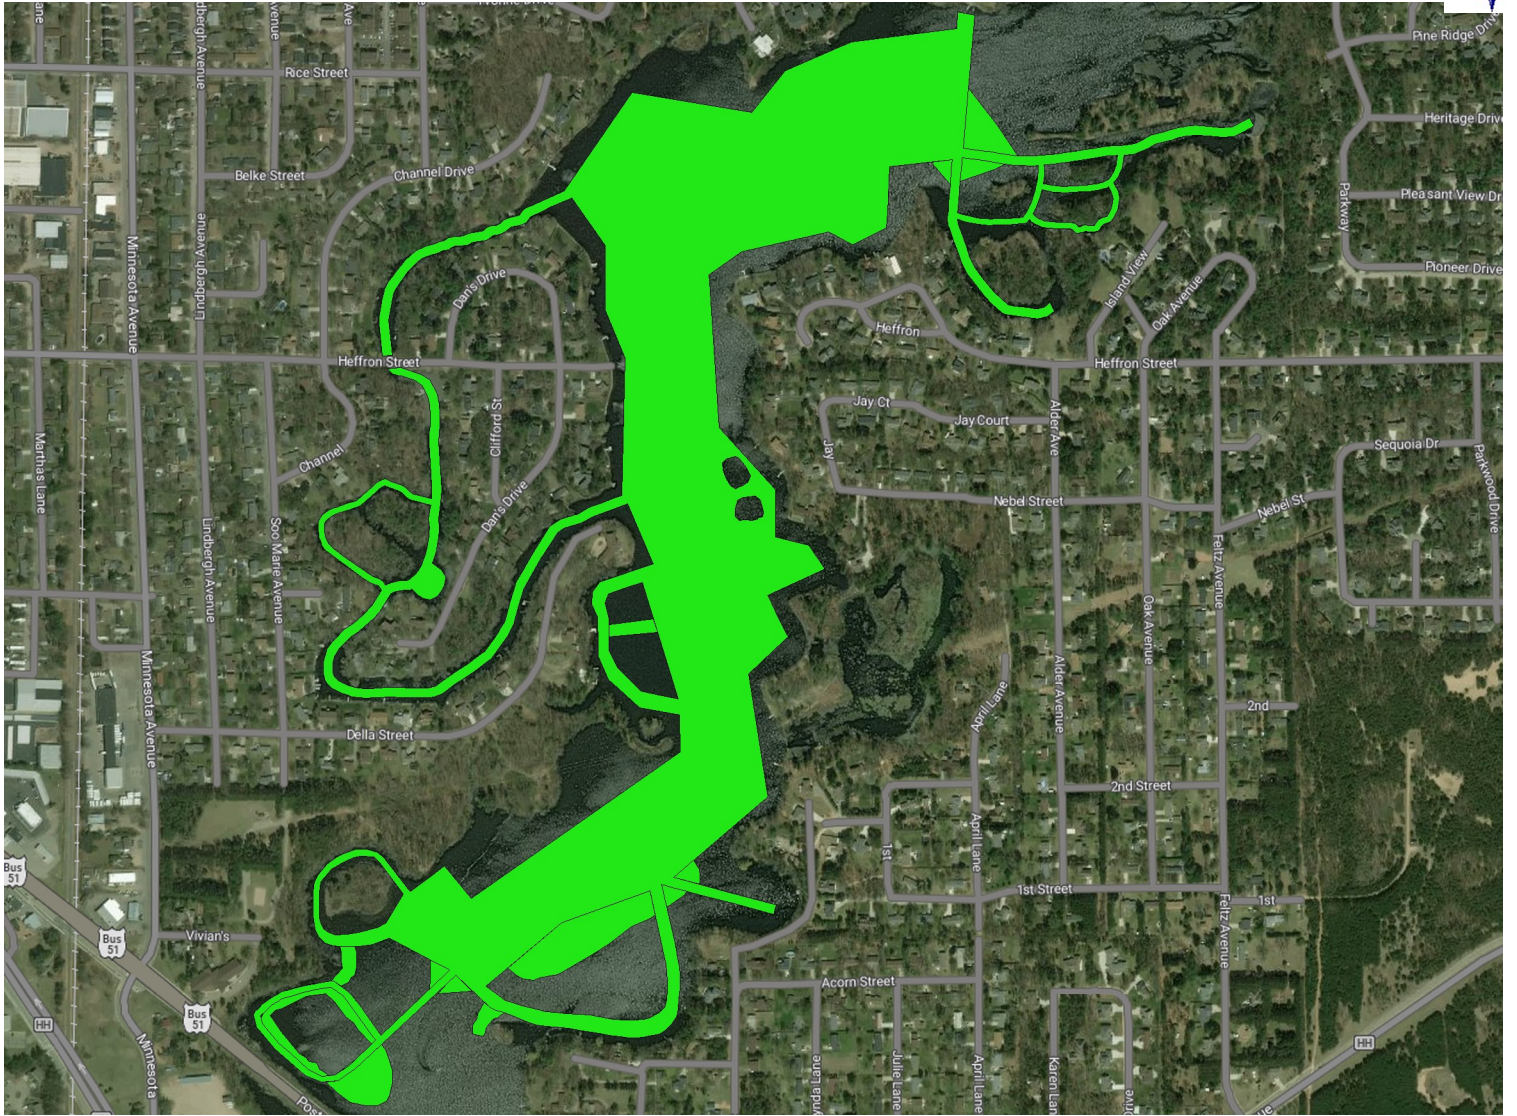

McDill Harvest Date

Client: Lake Dist, McDill
Farm: McDill Pond
Field: McDill Harvest
Name: Feature Areas

 12/29/2016